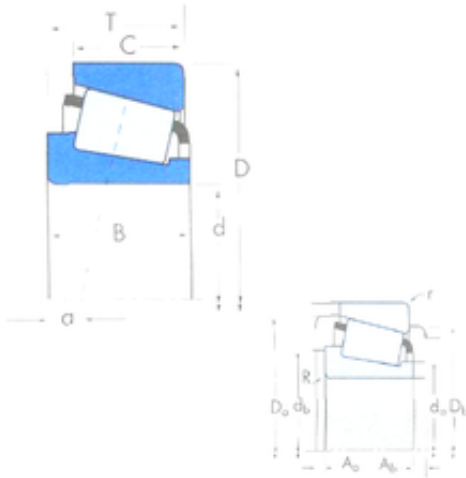

China 6202 Bearing Supplier

Timken bearing catalog JW8049/JW8010 Tapered Roller Bearing with size chart

Bearing No. JW8049/JW8010

Size	80x160x45 mm
Bore Diameter	80 mm
Outer Diameter	160 mm
Width	45 mm
d	80 mm
D	160 mm
T	45 mm
B	41 mm
C	31 mm
R	3 mm
r	3 mm
a	9,7 mm
Da	152 mm
db	108 mm
da	93 mm
Db	134 mm
Aa	7,1 mm
Ab	4,8 mm
Weight	4,04 Kg
Dynamic load rating radial (C)	264 kN
Basic static load rating (C0)	339 kN
Factor (G1)	117,3
Factor (G2)	27,2
Factor (Cg)	0,0297
Factor (K)	0,67

JW8049/JW8010 Bearing 2D drawings and 3D CAD models

China 6202 Bearing Supplier

Basic dynamic load rating (C90)	63,3
Basic dynamic load rating (Ca90)	93,9
Basic dynamic load rating (C1)	244 kN
Calculation factor (e)	0,87